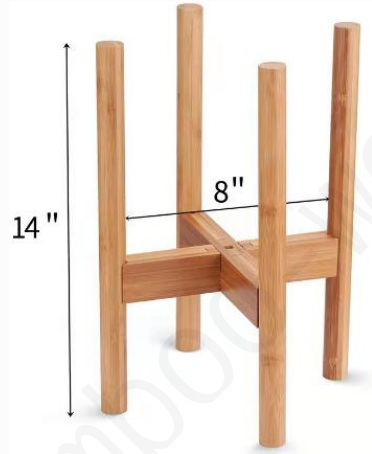

Bamboo Flower Rack
Material: Bamboo
Model No.: XXBFR-2
Size: 20x20x35.5cm (8x8x14inch)