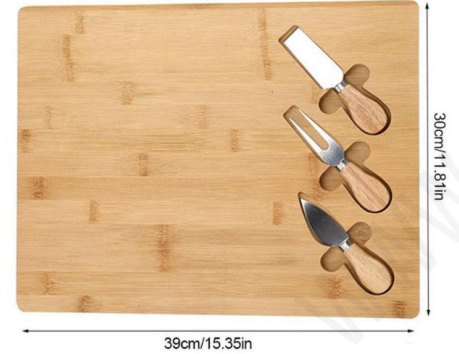

Wood Beef board

Model No.:XXWBB-07

Material:Acacia

Size:39x21cm(15.35x8.27inch)

Wood Beef board

Model No.:XXWBB-08

Material:Acacia

Size:43x15cm(16.9x5.9inch)

Bamboo Cheese Board

Bamboo cheese board
Model No.:XXBCB-G01
Material:Bamboo
Size:D19x3.2cm (D7.48x1.26inch)

Bamboo cheese board
Model No.:XXBCB-G05
Material:Bamboo
Size:D33x4.4cm (D13x1.75inch)

Bamboo cheese board
Model No.:XXBCB-G02
Material:Bamboo
Size:35.5x27.5cm (13.98x10.8inch)

Bamboo cheese board
Model No.:XXBCB-G06
Material:Bamboo
Size:D20x3.5cm (D7.87x1.37inch)

Bamboo cheese board
Model No.:XXBCB-G03
Material:Bamboo
Size:33x33x3.6cm (13x13x1.42inch)

Bamboo cheese board
Model No.:XXBCB-G07
Material:Bamboo
Size:39x33x3.5cm(15.35x13x1.38inch)

Bamboo cheese board
Model No.:XXBCB-G04
Material:Bamboo
Size:39x30cm (15.35x11.8inch)

Bamboo cheese board
Model No.:XXBCB-G08
Material:Bamboo
Size:35x28x17.5cm (13.77x11x6.88inch)

Bamboo Cheese Board

Bamboo cheese board
Model No.:XXBCB-G09
Material:Bamboo
Size:42x28x3cm (16.5x11x1.186inch)