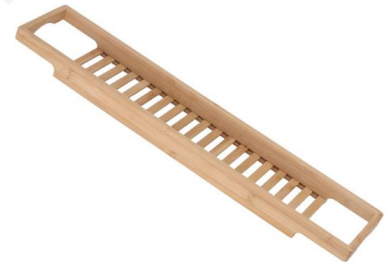

Size:75-109x23x4.5cm

(29.5-45.2x9x1.77inch)

Bamboo Bathtub Tray

Model No.:XXBBT-07

Material:Bamboo

Size:70x15x6cm

(27.6x5.9x2.36inch)

Bamboo Bathtub Tray