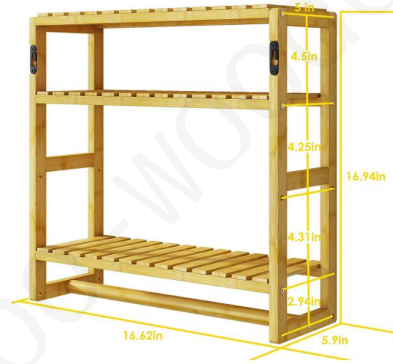

Bamboo Bathroom Shelf

Bamboo Bathroom Shelf
Model No.:XXBBS-02
Material:Bamboo
Size:42x15x43cm
(16.6x5.9x17inch)