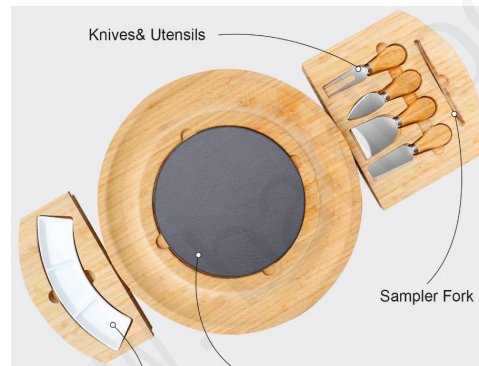

Bamboo cheese board
Model No.:XXBCB-G04
Material:Bamboo
Size:39x30cm (15.35x11.8inch)

Bamboo cheese board
Model No.:XXBCB-G08
Material:Bamboo
Size:35x28x17.5cm (13.77x11x6.88inch)

Bamboo Cheese Board

Bamboo cheese board
Model No.:XXBCB-G09
Material:Bamboo
Size:42x28x3cm (16.5x11x1.186inch)

Bamboo cheese board
Model No.:XXBCB-G10
Material:Bamboo
Size:42.9 x 29.7 x 9.4 cm
(16.88x11.69x3.7inch)

Bamboo cheese board
Model No.:XXBCB-G11
Material:Bamboo
Size:D33x3.8cm (13x1.5inch)

Bamboo cheese board
Model No.:XXBCB-G12
Material:Bamboo
Size:D 40.6cm (D 16inch)

Bamboo cheese board
Model No.:XXBCB-G13
Material:Bamboo
Size:33x19.6cm (13x7.71inch)

Bamboo cheese board
Model No.:XXBCB-G14
Material:Bamboo
Size:D35cm (D13.8inch)

Bamboo cheese board
Model No.:XXBCB-G15
Material:Bamboo
Size:21x20x3cm(8.23x7.87x1.18inch)

Bamboo cheese board
Model No.:XXBCB-G16
Material:Bamboo
Size:33x19.5cm (13x7.7inch)

Bamboo Cheese Board

Bamboo cheese board
Model No.:XXBCB-G17
Material:Bamboo
Size:40x20x3.5cm
(115.75x7.87x1.38inch)

Bamboo cheese board
Model No.:XXBCB-G18
Material:Bamboo
Size:27.5 x 19.5 x2.8 cm
(10.8x7.67x1.1inch)