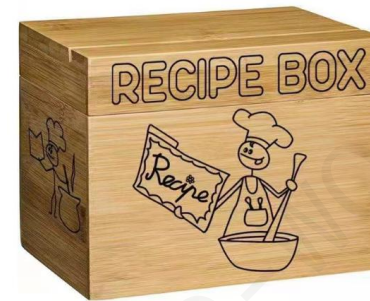

Bamboo Recipe Box

Model No.:XXWOH-07

Material:Bamboo

Size:17x12.5x13.5cm
(6.7x4.92x5.3inch)