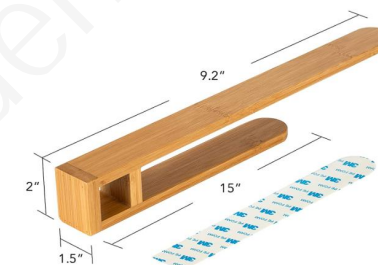

Bamboo Towel Rack
Model No.:XXBTR-08
Material:Bamboo
Size:23.3x3.8x5cm
(9.2x1.5x2inch)