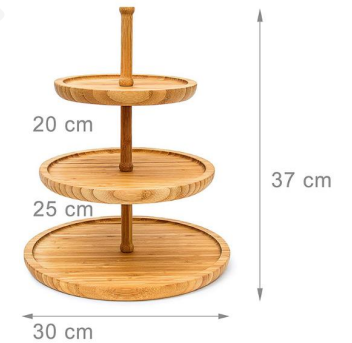

Bamboo Tray

Model No.:XXBT-33

Material:Bamboo

Size: D 25/20cm (9.84/7.87inch)

Bamboo Tray

Model No.:XXBT-34

Material:Bamboo

Size: D 25/20/15cm
(9.84/7.87/5.9inch)

Bamboo Tray

Model No.:XXBT-35

Material:Bamboo

Size: D28xH22cm (11x8.66inch)

Bamboo Tray

Model No.:XXBT-36

Material:Bamboo

Size: D24.2/19.2/14.4cm
(9.53/7.56/5.7inch)

Bamboo Tray

Model No.:XXBT-37

Material:Bamboo

Size: 29 /20cmx18.5cm
(11.42/7.87inchx7.28)

Bamboo Tray

Model No.:XXBT-38

Material:Bamboo

Size: D38x2.8cm
(15.5x1.1inch)

Bamboo Tray

Model No.:XXBT-39

Material:Bamboo

Size: D 24.9x19.8cm
(9.8x7.8inch)

Bamboo Tray

Model No.:XXBT-40

Material:Bamboo

Size: 30x37cm(11.8x14.6inch)