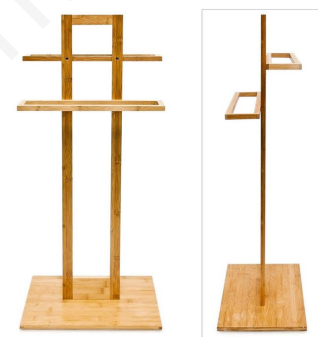

Material:Bamboo

Size:79x45x2.5cm

(31.1x17.7x1inch)

Bamboo Towel Rack

Model No.:XXBTR-03

Material:Bamboo

Size:50x31.7x84.6cm

(19.7x12.5x33.3inch)

Bamboo Towel Rack

Model No.:XXBTR-07

Material:Bamboo

Size:52x21x58cm

(20.5x8.25x23inch)

Bamboo Towel Rack

Model No.:XXBTR-04

Material:Bamboo

Size:15x15x66cm

(5.9x5.9x26inch)

Bamboo Towel Rack

Model No.:XXBTR-08

Material:Bamboo

Size:23.3x3.8x5cm

(9.2x1.5x2inch)

Bamboo Roll Paper Rack

Bamboo Roll Paper Holder
Model No.:XXBPR-01
Material:Bamboo
Size:16x16x41cm
(6.3x6.3x16.14inch)

Bamboo Roll Paper Holder
Model No.:XXBPR-02
Material:Bamboo
Size:16x16x66cm
(6.3x6.3x26inch)

Bamboo Roll Paper Holder
Model No.:XXBPR-03
Material:Bamboo
Size:16.5x16.5x30cm
(D6.5xH11.8inch)