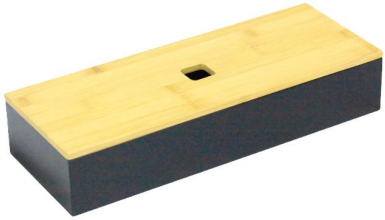

Bamboo Bathroom Container

Bamboo Bathroom Organizer

Model No.:XXBLC-17

Material:Bamboo

Size:32.2x12.5x5.5cm

(12.7x4.9x2.16inch)