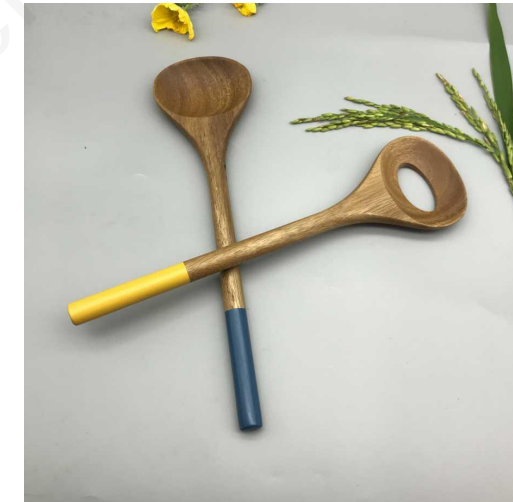

Wood Spatula

Model No.:XXWSS-06

Material:Wood

Size:31.5x7cm (12.4x2.8inch)

Wood Spatula

Model No.:XXWSS-07

Material:Wood

Size:29.5x7.6cm (11.6x3inch)

Wood Spatula Set

Model No.:XXWSS-08

Material:Wood

Size:325x6.5cm (12.6x2.5inch)

Bamboo&Wooden Spatula

Bamboo&Wooden Spatula

Bamboo&Wooden Spatula

Bamboo&Wooden Spatula