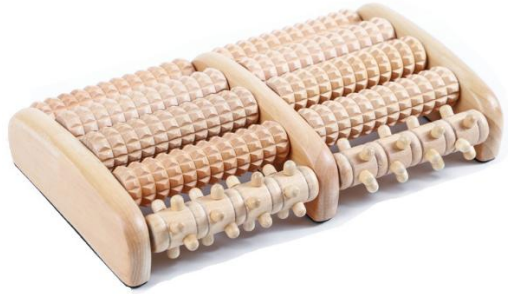

Wooden Massager

Wooden Massager
Model No.:XXWM-01
Material:Wood
Size:28x16x5.5cm
(11x6.3x2.1inch)