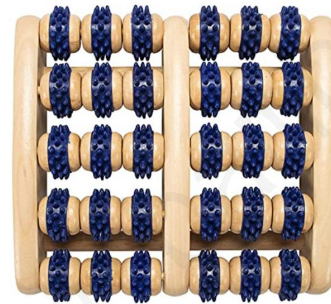

Wooden Massager
Model No.:XXWM-06
Material:Wood
Size:21x20x8cm
(8.26x7.8x3.15inch)