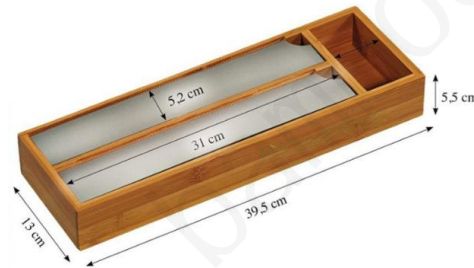

Bamboo Ziplock Organizer
Model No.:XXBZO-06
Material:Bamboo
Size:38x32x7.5cm (15x12.6x2.95inch)

Bamboo Ziplock Organizer
Model No.:XXBZO-07
Material:Bamboo
Size:31x30.5x7.6cm (12.2x12x3inch)

Bamboo Ziplock Organizer
Model No.:XXBZO-08
Material:Bamboo
Size:31x30.5x7.6cm (12.2x12x3inch)

Bamboo Foil wrap Organizer

Bamboo Foil Organizer
Model No.:XXBFO-01
Material:Bamboo
Size:33.5x21.6x7.6cm (13.2x8.5x3inch)

Bamboo Foil Organizer
Model No.:XXBFO-02
Material:Bamboo
Size:34.8x7.1x6.6cm (13.7x2.8x2.6inch)

Bamboo Foil Organizer
Model No.:XXBFO-03
Material:Bamboo
Size:34.8x16.8x7.6cm (13.7x6.6x3inch)

Bamboo Foil Organizer
Model No.:XXBFO-04
Material:Bamboo
Size:33.5x14.6x7.6cm (13.2x5.75x3inch)

Bamboo Foil Organizer
Model No.:XXBFO-05
Material:Bamboo
Size:33.5x7x7.6cm (15.6x2.8x3inch)