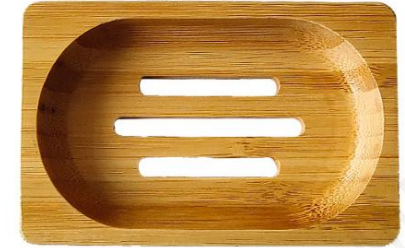

Material:Bamboo

Size:10x7x1.6cm

(3.94x2.75x0.63inch)

Bamboo Soap Dish

Model No.:XXBSD-19

Material:Bamboo

Size:11x7x1.6cm

(4.33x2.75x0.63inch)