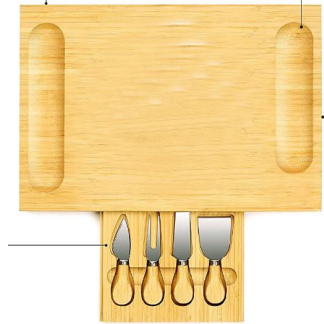

Bamboo Cheese Board

Bamboo cheese board
Model No.:XXBCB-G01
Material:Bamboo
Size:D19x3.2cm (D7.48x1.26inch)

Bamboo cheese board
Model No.:XXBCB-G05
Material:Bamboo
Size:D33x4.4cm (D13x1.75inch)

Bamboo cheese board
Model No.:XXBCB-G02
Material:Bamboo
Size:35.5x27.5cm (13.98x10.8inch)

Bamboo cheese board
Model No.:XXBCB-G06
Material:Bamboo
Size:D20x3.5cm (D7.87x1.37inch)

Bamboo cheese board
Model No.:XXBCB-G03
Material:Bamboo
Size:33x33x3.6cm (13x13x1.42inch)

Bamboo cheese board
Model No.:XXBCB-G07
Material:Bamboo
Size:39x33x3.5cm(15.35x13x1.38inch)

Bamboo cheese board
Model No.:XXBCB-G04
Material:Bamboo
Size:39x30cm (15.35x11.8inch)

Bamboo cheese board
Model No.:XXBCB-G08
Material:Bamboo
Size:35x28x17.5cm (13.77x11x6.88inch)

Bamboo Cheese Board

Bamboo cheese board
Model No.:XXBCB-G09
Material:Bamboo
Size:42x28x3cm (16.5x11x1.186inch)

Bamboo cheese board
Model No.:XXBCB-G10
Material:Bamboo
Size:42.9 x 29.7 x 9.4 cm
(16.88x11.69x3.7inch)

Bamboo cheese board
Model No.:XXBCB-G11
Material:Bamboo
Size:D33x3.8cm (13x1.5inch)

Bamboo cheese board
Model No.:XXBCB-G12
Material:Bamboo
Size:D 40.6cm (D 16inch)