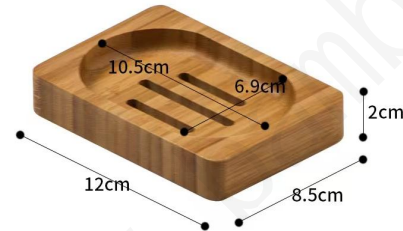

Bamboo Soap Dish
Model No.:XXBSD-14
Material:Bamboo
Size:12x8.5x2cm
(4.72x3.35x0.79inch)