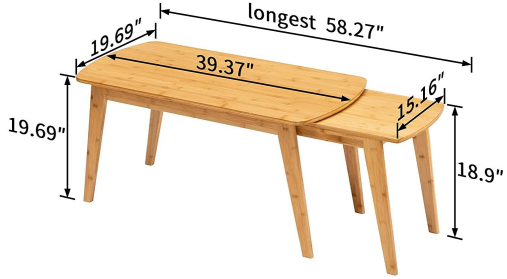

Bamboo Cabinet

Bamboo Table

Model No.:XXBTB-1

Material:Bamboo

Size:100-147.8x38.3x50cm

(39.3-58.2x15.1x19.7inch)