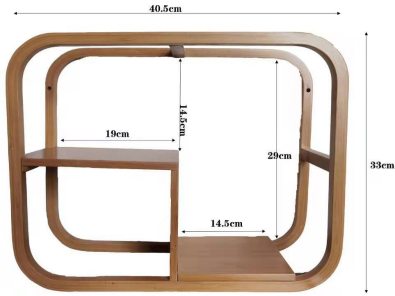

Bamboo Wine Rack