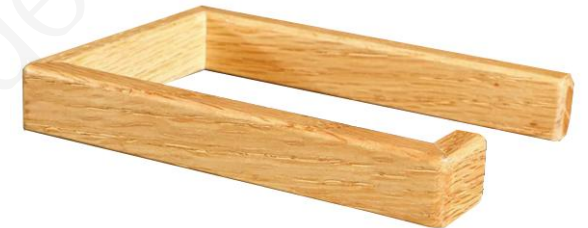

Bamboo Roll Paper Holder
Model No.:XXBPR-09
Material:Bamboo
Size:20x12.5x17cm
(7.9x7.9x6.7inch)

Bamboo Roll Paper Holder
Model No.:XXBPR-10
Material:Bamboo
Size:13.5x13.5x38cm
(5.3x5.3x15inch)

Bamboo Roll Paper Holder
Model No.:XXBPR-11
Material:Bamboo
Size:16.5x16.5x30cm
(D6.5xH11.8inch)

Bamboo Roll Paper Holder
Model No.:XXBPR-12
Material:Bamboo
Size:14x14x5cm
(5.5x5.5x2inch)

Bamboo Roll Paper Holder
Model No.:XXBPR-13
Material:Bamboo
Size:17x13x11cm
(7x5x4.3inch)

Bamboo Roll Paper Holder
Model No.:XXBPR-14
Material:Bamboo
Size:15.5x15.5x42cm
(6.1x6.1x16.5inch)

Bamboo Roll Paper Holder
Model No.:XXBPR-15
Material:Bamboo
Size:16x16x22cm
(6.3x6.3x8.6inch)

Bamboo Roll Paper Holder
Model No.:XXBPR-16
Material:Bamboo
Size:14x9x2.5cm
(5.5x3.5x0.98inch)

Bamboo Toilet Brush Holder