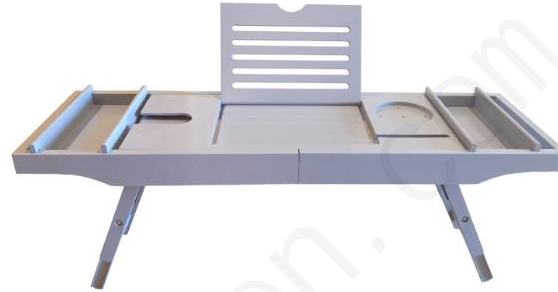

(27.6-41.3x9x1.77inch)

Bamboo Bathtub Tray

Model No.:XXBBT-02

Material:Bamboo

Size:75-105x23x3cm

(29.5-41.3x9x1.18inch)

Bamboo Bathtub Tray

Model No.:XXBBT-03