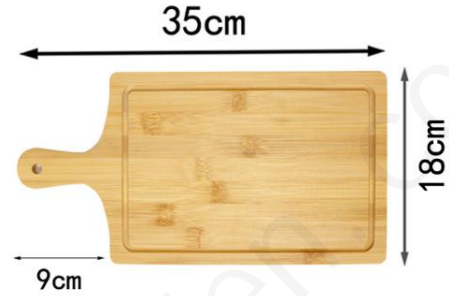

Bamboo cutting board
Model No.:XXBCB-G26
Material:Bamboo
Size:28x28cm(11x11inch)

Bamboo Cutting Board

Bamboo cutting board
Model No.:XXBCB-G27
Material:Bamboo
Size:45.7x31.75 (18x12.5inch)

Bamboo cutting board
Model No.:XXBCB-G28
Material:Bamboo
Size:15x33cm (5.9x13inch)

Bamboo cutting board
Model No.:XXBCB-G29
Material:Bamboo
Size:38x22cm (14.96x8.66inch)

Bamboo foldable cutting board
Model No.:XXBCB-G30
Material:Bamboo
Size:44x32cm (17.3x12.6inch)

Bamboo animal cutting board
Model No.:XXBCB-G31
Material:Bamboo
Size:40x26x9.7cm(15.7x10.2x3.8inch)

Bamboo cutting board
Model No.:XXBCB-G32
Material:Bamboo
Size:38x18cm(14.96x7.09inch)

Bamboo cutting board
Model No.:XXBCB-G33
Material:Bamboo
Size:40x30cm(15.7x11.8inch)

Bamboo cutting board
Model No.:XXBCB-G34
Material:Bamboo
Size:30.5x11x26cm(12x4.3x10.2inch)

Bamboo Pizza Board

Bamboo Pizza board
Model No.:XXBPB-G01
Material:Bamboo
Size:30.5cm (12inch)

Bamboo Pizza board
Model No.:XXBPB-G02
Material:Bamboo
Size: 32x13cm (12.6x 5.1inch)

Bamboo Pizza board
Model No.:XXBPB-G03
Material:Bamboo
Size:35 x18cm (13.78x 7inch)