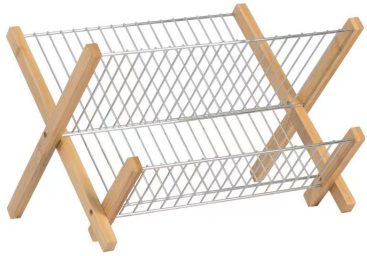

Size:35-55x26x4.8/9.6cm
(13.8-21.7x10.3x1.9/3.8inch)

Bamboo Vegetable Box(3PCS-SET)

Model No.:XXBVB-05

Material:Bamboo

Size:23x23x15.5cm (9x9x6.1inch)

Bamboo Vegetable Organizer

Model No.:XXBVB-06

Material:Bamboo

Size:30.5x23x15.2cm (12x9x6inch)

Bamboo Recipe Box

Model No.:XXWOH-07

Material:Bamboo

Size:17x12.5x13.5cm
(6.7x4.92x5.3inch)

Bamboo Drawer Divider

Model No.:XXBDD-08

Material:Bamboo

Size:42-55cmx6x1.5cm
(16.5-21.6x2.36x0.59inch)

Bamboo Dish Rack

Bamboo Dish Rack

Model No.:XXBDR-01

Material:Bamboo+metal

Size:29x38x27cm (11.4x15x10.6inch)

Bamboo Dish Rack

Model No.:XXBDR-02