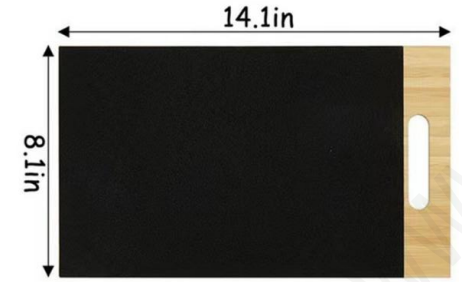

Bamboo/Wood Pet Products

Bamboo Pet tower toy
Model No.:XXBPT-T1
Material:Bamboo
Size:Customized

Wood Pet tower toy
Model No.:XXBPT-T2
Material:Wood
Size:Customized

Bamboo Scratch Board
Model No.:XXBPT-T3
Material:Bamboo+Sandpaper
Size:45.7x25.4x4cm
(18x10x1.6inch)